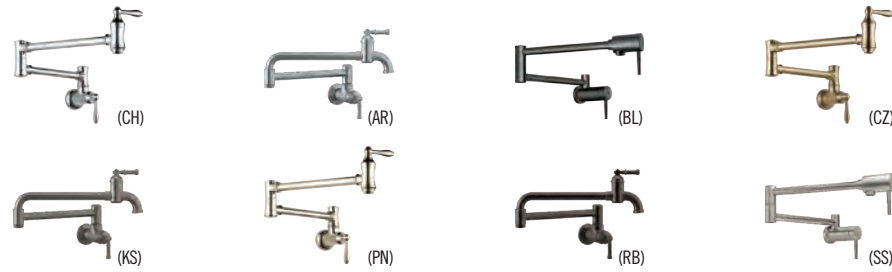

UTILITY FAUCETS