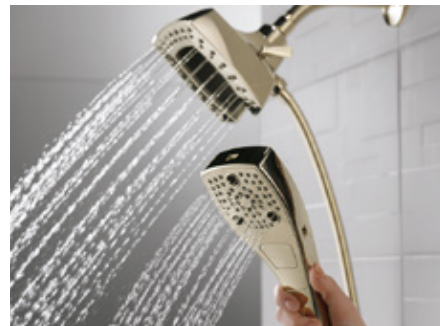

IN2ITION® 2-IN-1 SHOWER

Use the integrated shower head and hand shower separately or together. A quick and easy way to upgrade your shower.