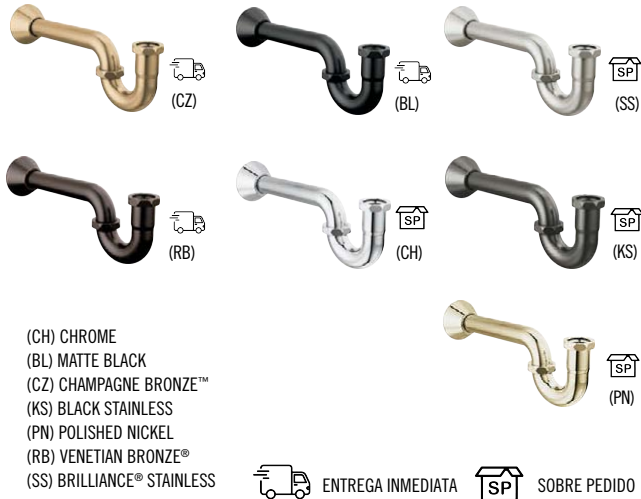

ACCESSORIES

(CH) CHROME
(BL) MATTE BLACK
(CZ) CHAMPAGNE BRONZE™
(KS) BLACK STAINLESS
(PN) POLISHED NICKEL
(RB) VENETIAN BRONZE®
(SS) BRILLIANCE® STAINLESS

ENTREGA INMEDIATA

SOBRE PEDIDO

ACCESSORIES

P-Trap
DT031141-BL
DT031141-CZ
DT031141-RB

Bottle Trap
DT041141-BL
DT041141-CZ