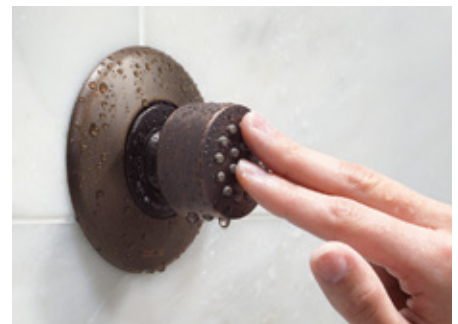

HYDRACHOICE® SPRAY JETS

With 50° of adjustability in any direction, the pop-out body sprays can be angled to suit everyone, from the tallest in the household to the shortest.