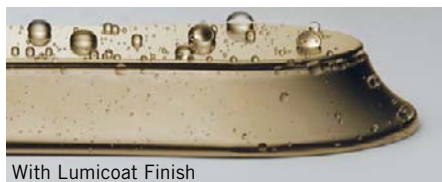

FEATURES

Manual, Touch₂O and Touchless Functionality

4-inch Capacitive Sensing Field

TempSense[®] Indicator

LUMICOAT™ FINISHES

Delta® Lumicoat finishes easily wipe clean without the need for cleaners or chemicals and are guaranteed to resist mineral buildup and hard water stains. The ultra-sleek surface repels liquids, resisting water spots and staying cleaner longer, so your faucet's most commonly touched areas stay beautiful.

FEATURES

Repels Liquids

With Lumicoat Finish

Without Lumicoat Finish

Clean With Ease

Resists Water Spots

H₂OKINETIC® TECHNOLOGY

Most standard shower heads leave water unchanged, missing an opportunity to transform your shower experience and conserve water. Our innovative Delta® H₂Okinetic Technology creates advanced, unique water patterns, efficiently delivering 3x the coverage of a standard shower head* and the feeling of more water and water pressure. Each of our sprays equipped with this technology make every shower feel like a retreat.