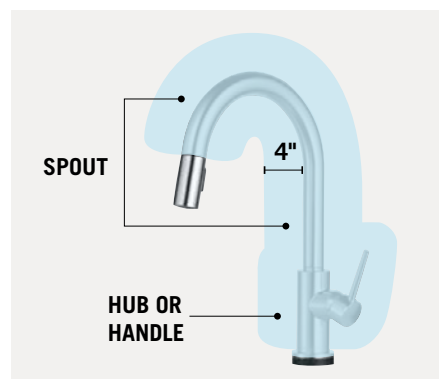

(GZ) Champagne Bronze + Matte Black

(SM) Brilliance Stainless + Matte Black

TOUCH₂O[®] + TOUCHLESS

Touch₂O[®] with Touchless Technology helps keep germs and mess off your kitchen faucet and provides easy water control 3 ways: simply place your hand near the faucet, tap, or use standard handle activation. Not your average public bathroom motion-activated faucet, Touchless Technology uses capacitive sensing, instead of infrared, to recognize human presence within 4 inches of the surface.

FEATURES

Manual, Touch₂O and Touchless Functionality

4-inch Capacitive Sensing Field

TempSense[®] Indicator

LUMICOAT™ FINISHES

Delta® Lumicoat finishes easily wipe clean without the need for cleaners or chemicals and are guaranteed to resist mineral buildup and hard water stains. The ultra-sleek surface repels liquids, resisting water spots and staying cleaner longer, so your faucet's most commonly touched areas stay beautiful.