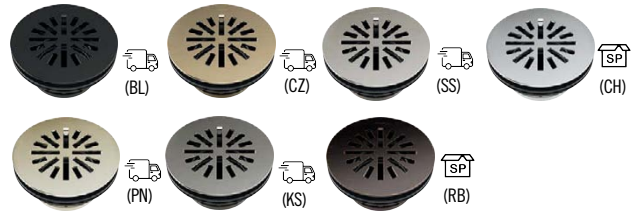

DRAINS

(CH) CHROME
(BL) MATTE BLACK
(CZ) CHAMPAGNE BRONZE™
(KS) BLACK STAINLESS
(PN) POLISHED NICKEL
(RB) VENETIAN BRONZE®
(SS) BRILLIANCE® STAINLESS

SOBRE PEDIDO

ENTREGA INMEDIATA

SHOWER DRAINS

4" Tile-In Round Shower
Drain
DT061411-BL
DT061411-CZ

4" Tile-In Square Shower
Drain
DT062412-BL
DT062412-CZ

BATHROOM DRAINS

Metal Push Pop-Up Less
Overflo
RP101632-PN
RP101632-BL
RP101632-CZ
RP101632-SS
RP101632-KS

Metal Push Pop-Up With
Overflo
RP101630-PN
RP101630-BL
RP101630-CZ
RP101630-SS
RP101630-KS