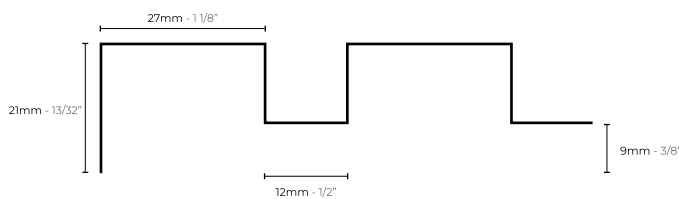

- Asia
- Stained
- Apresto
- Indoor Wall Covering
- Gluing the Wall
- Moderate Color Variation
- Low Number of Knots
- Oak Wood
- Walnut Wood (Walnut)
- Relief