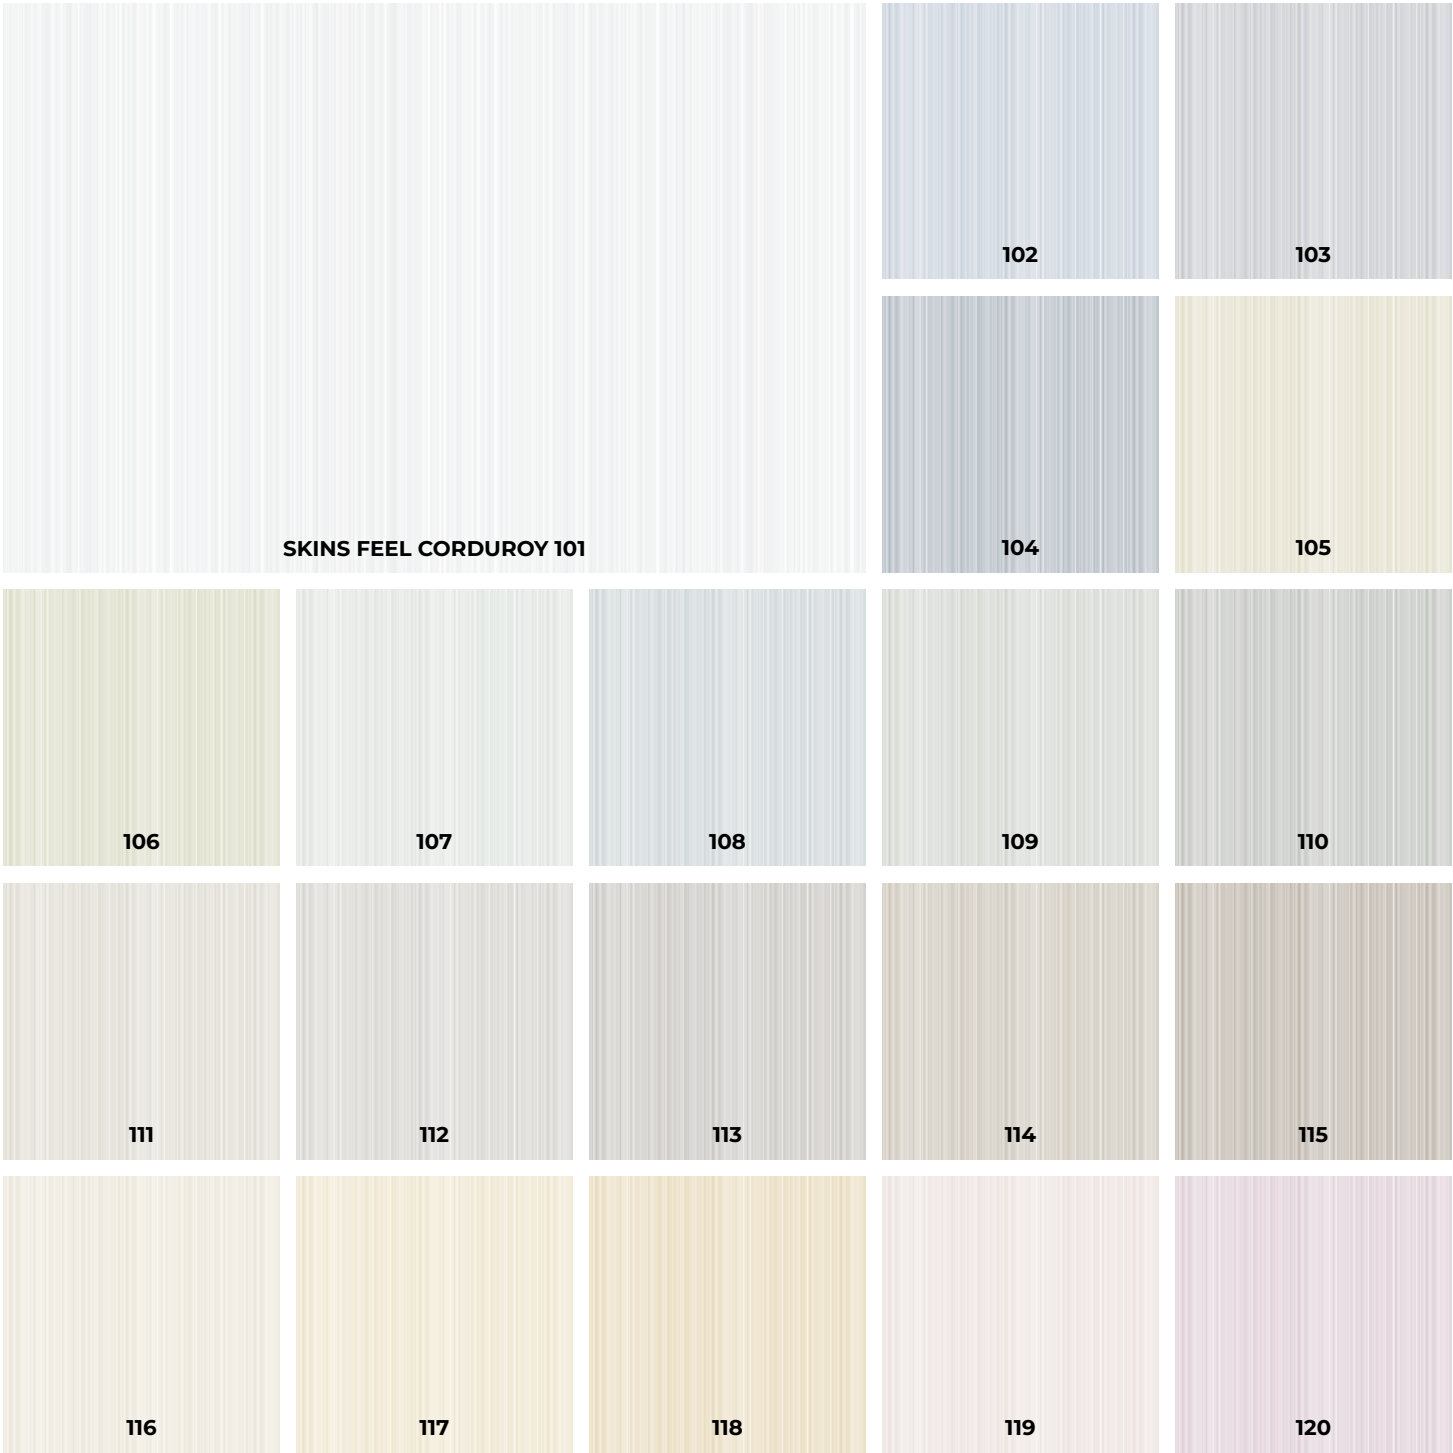

25
Residential
Warranty

Wall Covering: Skins Feel Knit 210 **Floor Covering:** Linkfloor Town Nude

Skins Wallpaper

FEEL
Corduroy

65 cm x 1000 cm
25 5/8" x 393 3/4"
G207

Roll

Excellent
Resistance
To Light

Extra
Washable

Gluing
The Wall

Easy To
Tear Off

Random
Match

Vinyl

Wall Covering: Skins Feel Corduroy 111

Wall Covering: Skins Feel Knit 214

Skins Wallpaper

FEEL
Knit

SKINS FEEL KNIT 201

202

203

204

205

206

207

208

209

210

211

212

213

214

215

216