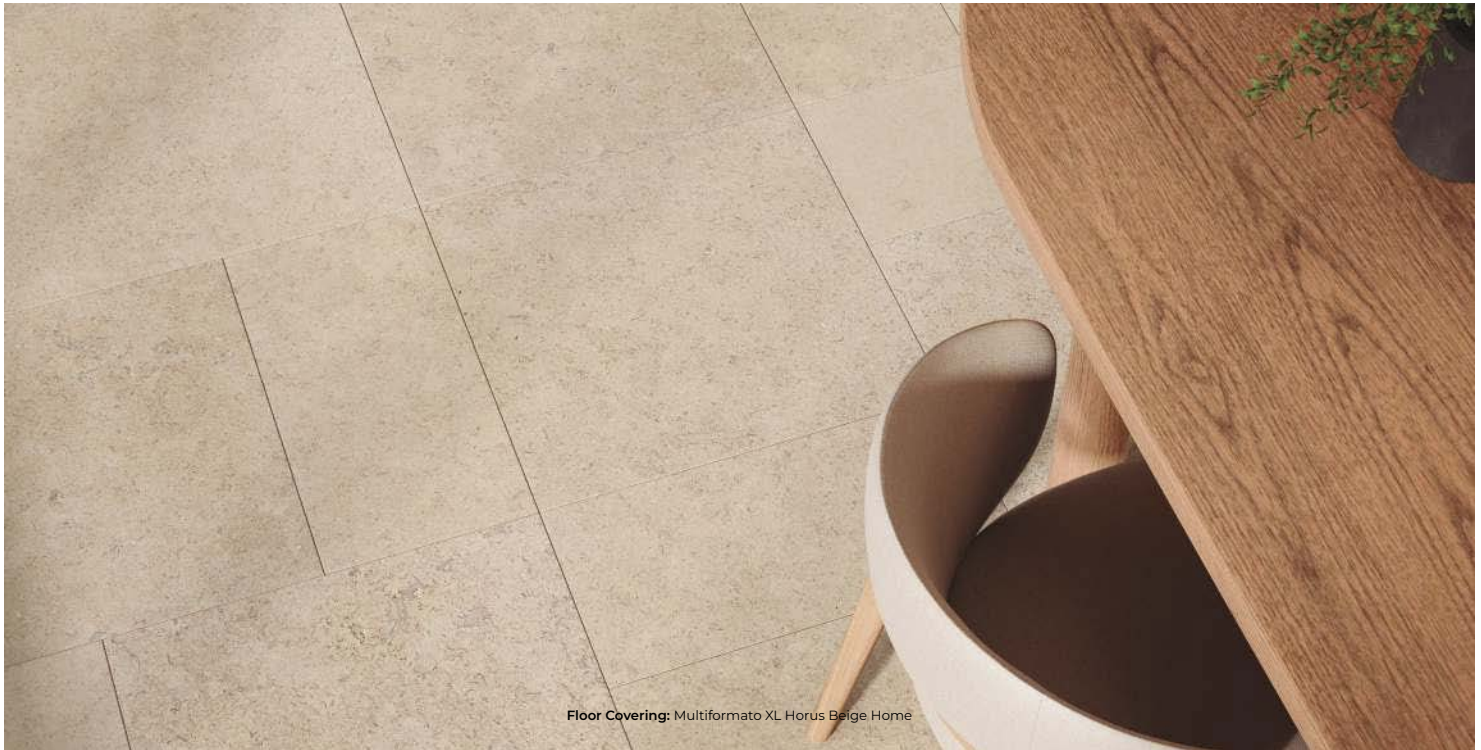

Natural Stone

LIMESTONE

MULTIFORMATO XL HORUS BEIGE HOME

*Multiformato 2cm

* Multiformato 25/32"

G246

*MULTIFORMATO 2cm pallet

- 61cm x 91,4cm x 2cm (2pcs.).
- 61cm x 61cm x 2cm (4pcs.).
- 61cm x 30,5cm x 2cm (2pcs.).
- 30,5cm x 30,5cm x 2cm (4pcs.)

Suggested Layouts
Ejemplos Colocación

Africa

Indoor
Flooring

Indoor Wall
Covering

Shower
Wall
Covering

Bioprot

Moderate
Color
Variation

Matt