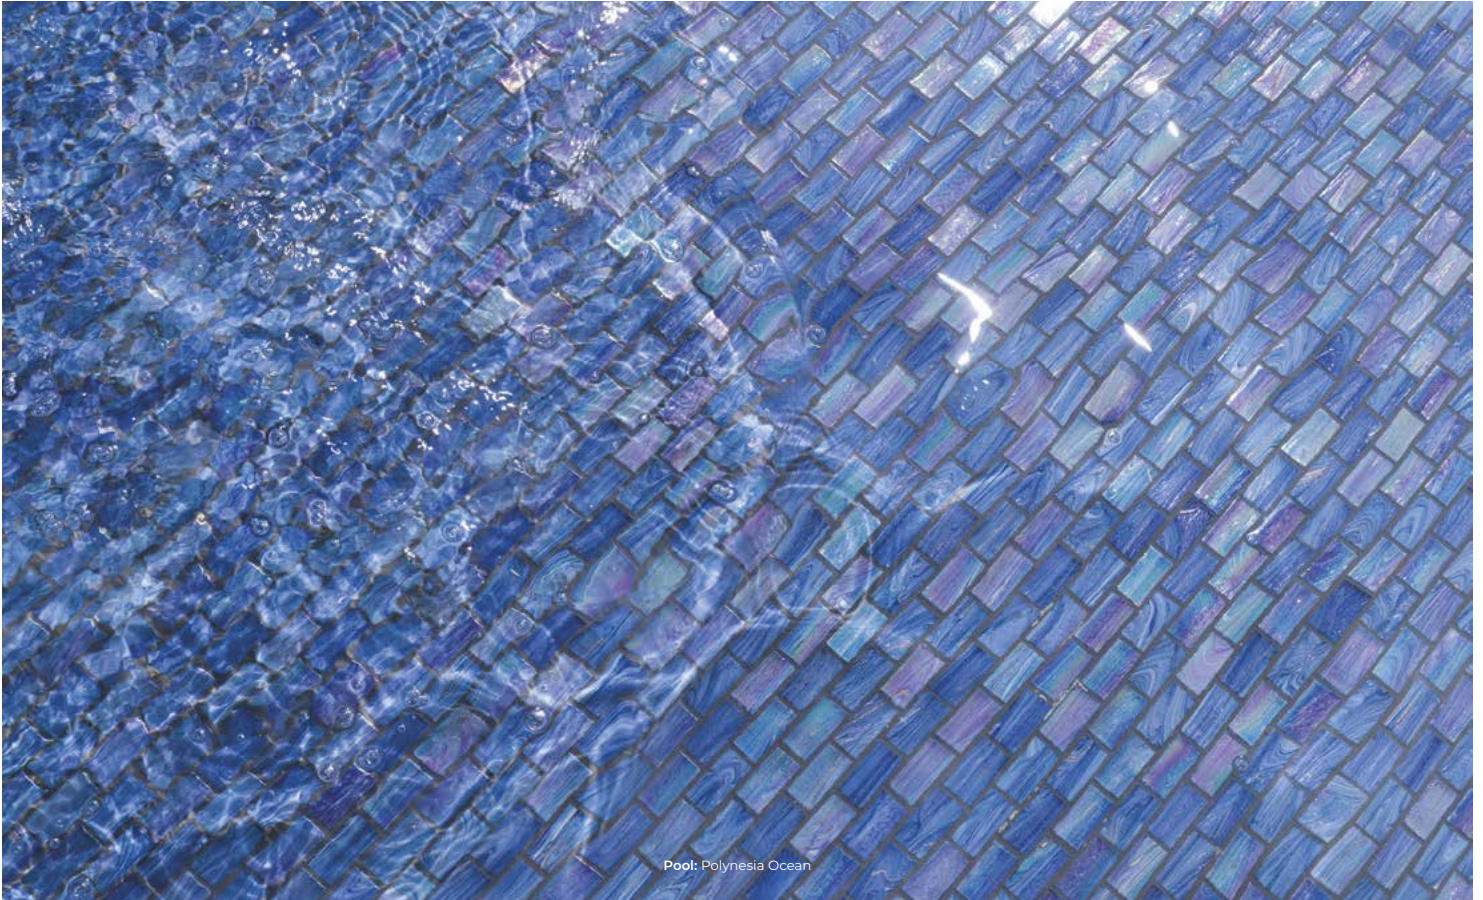

Mosaics

GLASS MOSAICS

Polynesia

Pool: Polynesia Ocean