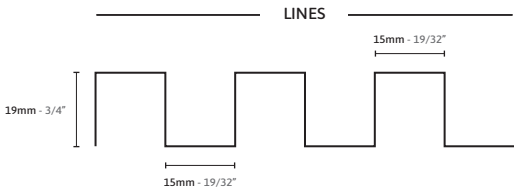

Stained

Apresto Mate

Indoor Wall Covering

Gluing the Wall

Moderate Color Variation

Pine Wood

Relief

Split Lines	60cm x 240cm x 1,9cm	23 5/8" x 94 1/2" x 3/4"	G283
Split Totem	60cm x 240cm x 1,9cm	23 5/8" x 94 1/2" x 3/4"	G277