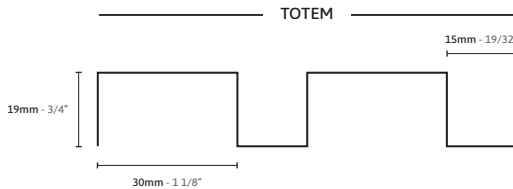

Stained

Apresto Mate

Indoor Wall Covering

Gluing the Wall

Moderate Color Variation

Pine Wood

Relief

Split Lines	60cm x 240cm x 1,9cm	23 5/8" x 94 1/2" x 3/4"	G283
Split Totem	60cm x 240cm x 1,9cm	23 5/8" x 94 1/2" x 3/4"	G277