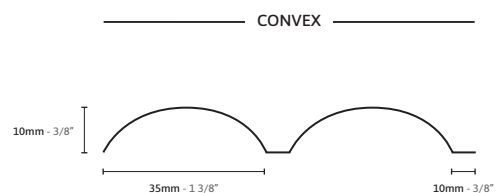

Apresto Mate

Indoor Wall Covering

Gluing the Wall

Moderate Color Variation

Pine Wood

Relief

Split Concave	60cm x 240cm x 1,9cm	23 5/8" x 94 1/2" x 3/4"	G277
Split Convex	60cm x 240cm x 1cm	23 5/8" x 94 1/2" x 3/8"	G283