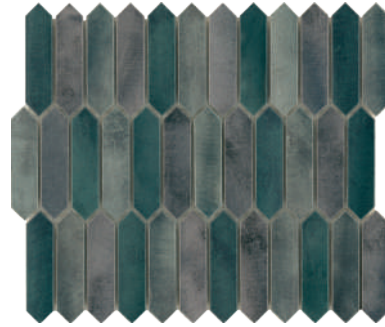

Wall Covering: Figure Spiral Light
Floor Covering: Figure Spiral Light

MOSAICS

Glass Mosaics

OPAL BLUE

OPAL EMERALD

OPAL PEARL

OPAL STEEL

Meshed

Indoor Wall
Covering

Shower Wall
Covering

Gloss

Irregular
Texture

24cm x 31,2cm x 0,55-0,96cm | 9 1/2" x 12 1/4" x 1/4"-3/8" | G136

MOSAICS

Metal Mosaics

ODYSSEY AMBER