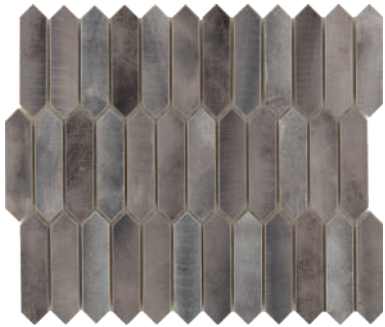

ODYSSEY QUARTZ