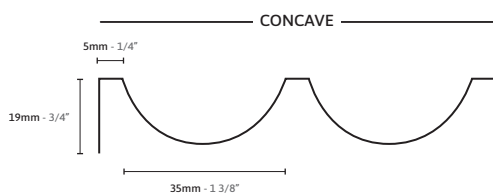

Apresto Mate

Indoor Wall Covering

Gluing the Wall

Moderate Color Variation

Pine Wood

Relief

Split Concave	60cm x 240cm x 1,9cm	23 5/8" x 94 1/2" x 3/4"	G277
Split Convex	60cm x 240cm x 1cm	23 5/8" x 94 1/2" x 3/8"	G283