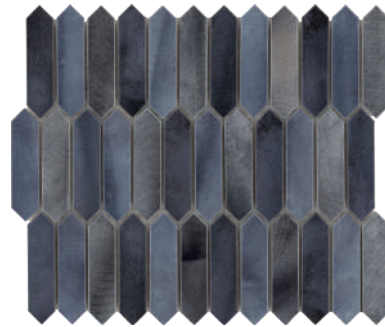

ODYSSEY SAPPHIRE

Meshed

Indoor Wall
Covering

Shower Wall
Covering

Gloss

25,2cm x 29,9cm x 0,8cm | 9 7/8" x 11 3/4" x 5/16" | G131