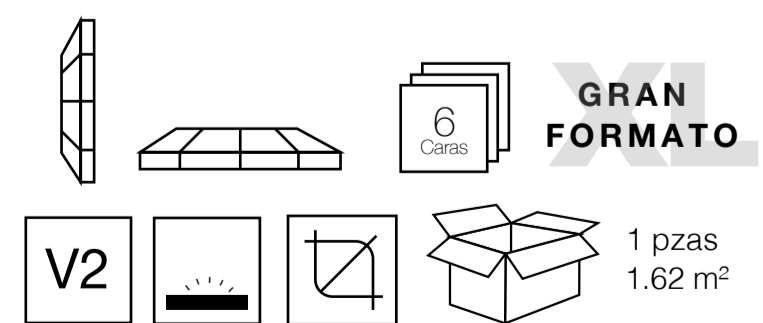

Golden

Blanco | 90x180

Acabado Pulido

Piso: Interior | Residencial | Comercial ligero

Pared: Interior | Exterior | Fachada