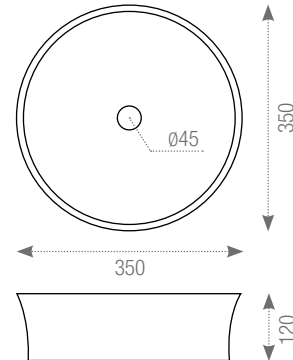

MATT Pintado a mano / Hand painted