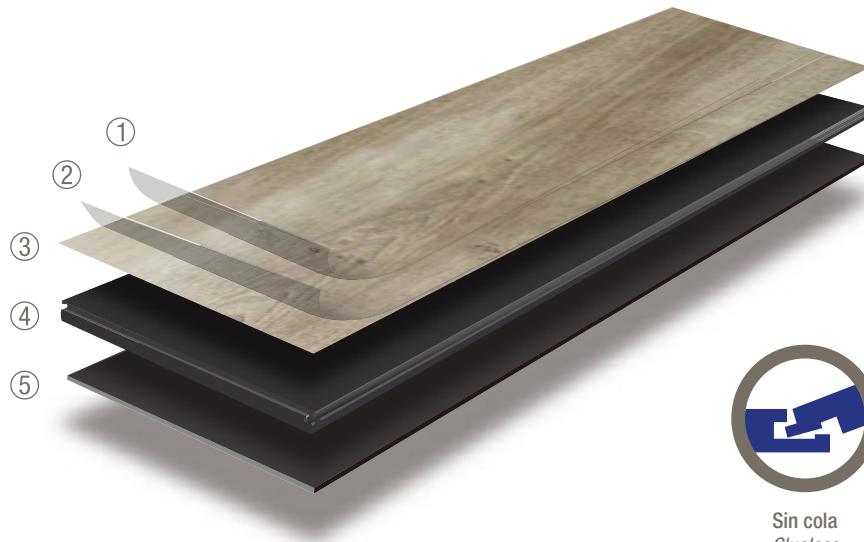

¿POR QUÉ CLICK&FLOOR? / WHY CLICK&FLOOR?

Su núcleo a base mineral y su capa de protección aportan unas prestaciones de resistencia y estabilidad muy superiores a las del vinilo estándar LVT, ofreciendo múltiples ventajas.

Its mineral-based core and its protective layer provide resistance and stability benefits far superior to those of standard LVT vinyl, offering multiple advantages.

Sin cola
Glueless

Fácil de instalar
Easy to install

5mm. espesor / thickness

- ① Capa de protección UV (cuarzo y uretano) / UV protection layer (quartz and urethan)
- ② Capa de desgaste 0.55mm ultra resistente / 0.55mm Ultra-resistant wear layer EIR embossing
- ③ Capa decorativa con relieve sincronizado / Deep structured decorative layer
- ④ Núcleo rígido a base de piedra caliza <65% y PVC >35% / Rigid core limestone-based <65% and PVC > 35%
- ⑤ Capa de insonorización de 1mm (material virgen IXPE-P)/ 1mm IXPE soundproof backing

30
Year
Residential

15
Year
Light Commercial

Antideslizante
Anti-Slip

100% Impermeable
100% Waterproof

Apto para toda la casa.
Perfect for the whole house.

Ultra resistente
Extra resistant

Apto para mascotas
Pet friendly

Reducción acústica
Reduction acoustics

Apto para suelo radiante
Suitable for underfloor heating

Estable al calor y a la luz solar
Stable to heat and sunlight

Textura con aspecto natural
Texture with natural look

Sistema click extra hermético
Extra hermetic click system

Fácil limpieza
Easy to clean