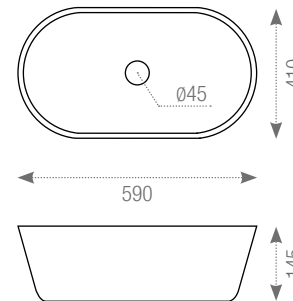

MATT Pintado a mano / Hand painted