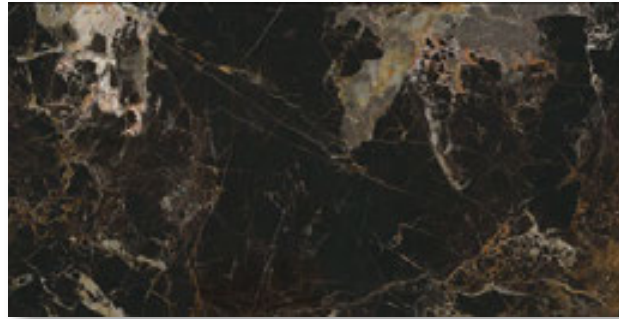

188452 Caronte
60x120 cm./23.6"x47.2" M965