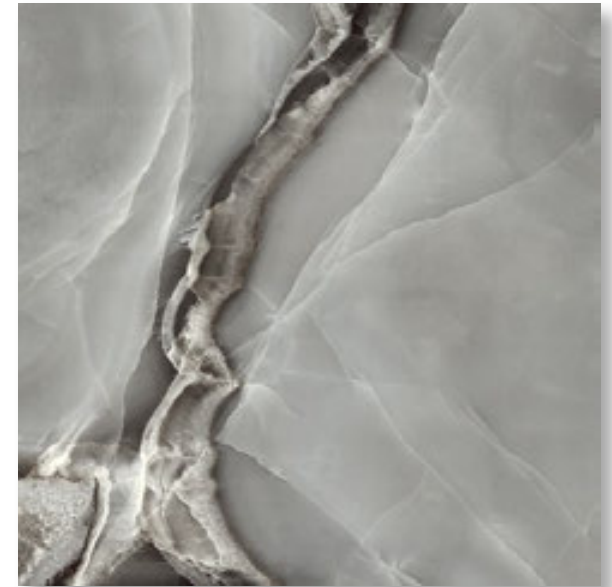

# SELENE

NEW

188777 Selene Light  
120x120 cm./47.2"x47.2" M965

NEW

188776 Selene Cappuccino  
120x120 cm./47.2"x47.2" M968

NEW

188774 Selene Dark  
120x120 cm./47.2"x47.2" M969

NEW